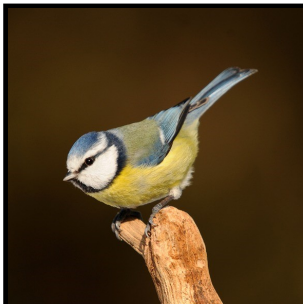

Playground Bird Identifier

Blackbird

Males are black with a bright yellow/ orange beak. Females are mainly brown.

Robin

One of the easiest birds to spot with their bright red breast. Robins are especially common in winter.

House Sparrow

Chestnut back with a pale chest. The beak changes colour from yellow/brown in winter to black in summer.

Woodpigeon

A larger bird which is mostly grey with white patches on its neck and a pale purple/pink breast. Listen for the coo.

Blue Tit

Beautiful blue and yellow feathers. Blue Tits flock together in winter to find food.

Chaffinch

The UK's second most common bird. It has a distinctive orange/brown body and blue/grey head.

I also saw...
